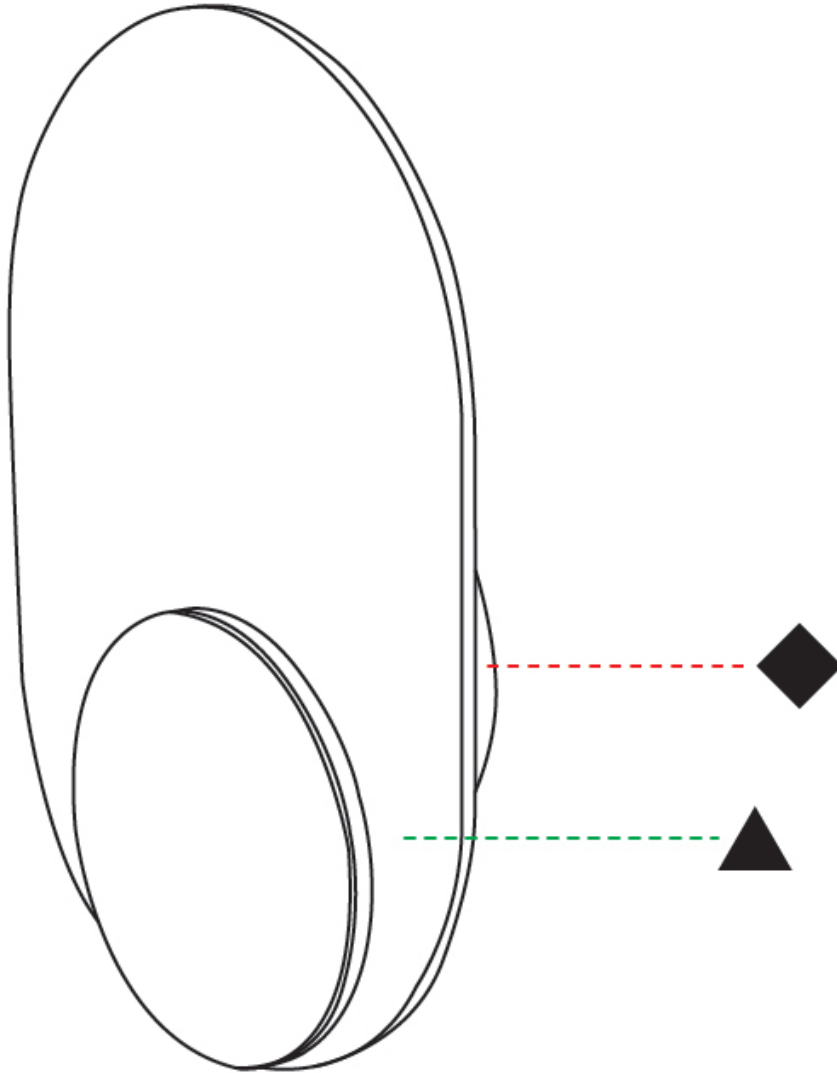

LUOMU 3 SURFACE

D72025-

PROJECT

TYPE

SPECIFIER

QUANTITY

DATE

D